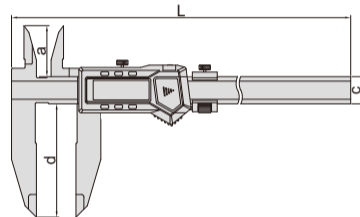

DIGITAL CALIPERS

DATA
OUTPUT

1135-601

- Resolution: 0.01mm/0.0005"
- Button function: on/off, zero, mm/inch, ABS, data preset
- Battery CR2032
- Made of stainless steel

With data interface (data output cable
code 7315-22, 7302-22, optional)